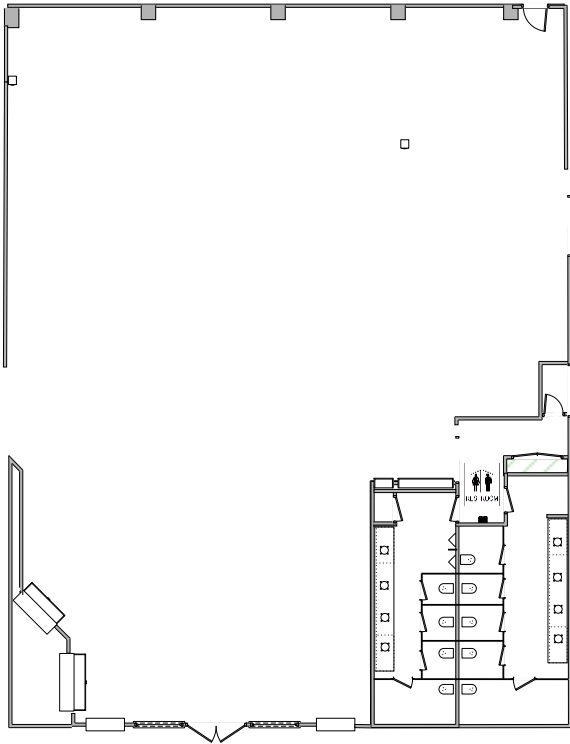

Main Showroom

Space Dimensions
55 x 75 ft.
4125 sq. ft.

Ceiling Height
15 ft.

Business Expo Center - 1960 South Anaheim Way, Anaheim CA 92805
Tel. 714.978.9000 – www.BusinessExpoCenter.com
11.29.2013