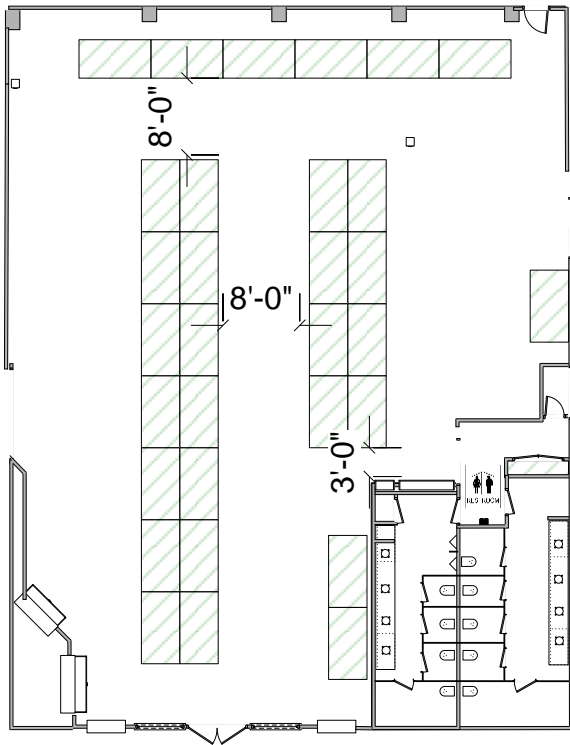

Business Expo Center - 1960 South Anaheim Way, Anaheim CA 92805
Tel. 714.978.9000 – www.BusinessExpoCenter.com
Map #MSX031 05-21-14