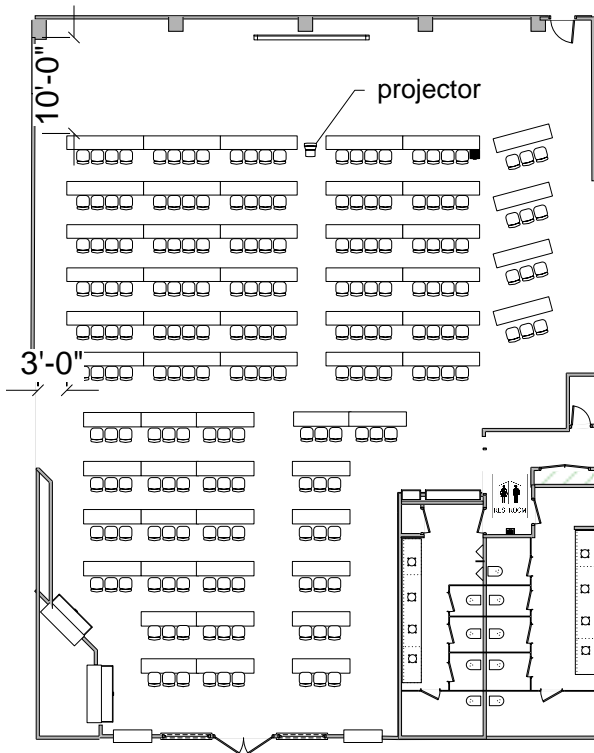

## Main Showroom

Space Dimensions  
55 x 75 ft.  
4125 sq. ft.

Ceiling Height  
15 ft.

## Seating Capacity

Seminar Style = 200  
chairs

Customer Approval  
x \_\_\_\_\_

Date \_\_\_\_\_

Account Manager  
x \_\_\_\_\_

Date \_\_\_\_\_

Business Expo Center - 1960 South Anaheim Way, Anaheim CA 92805  
Tel. 714.978.9000 – [www.BusinessExpoCenter.com](http://www.BusinessExpoCenter.com) 3.9.2017