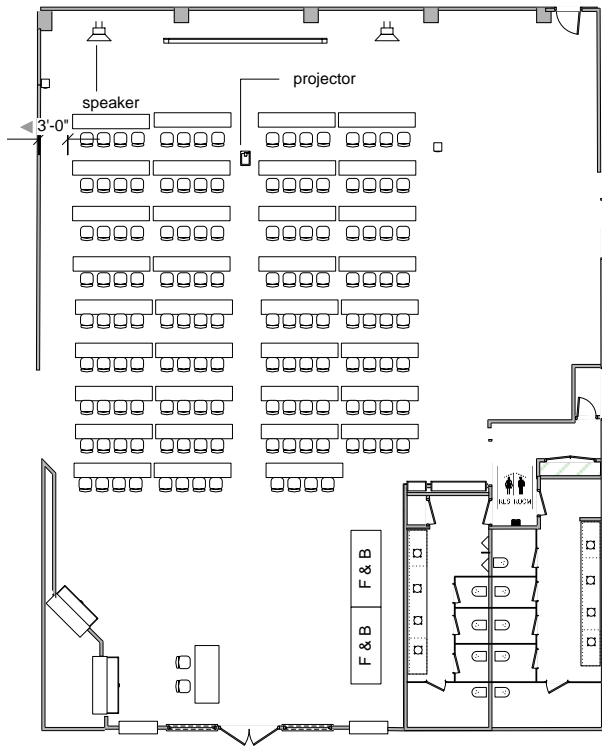

Showroom Set Up
Classroom 140

35 Tables and 140 Chairs
Wireless Mic and Speakers
Projector
9x12 Screen
Registration Table
Food and Beverage Tables

Space Dimensions
55 x 75 ft.
4125 sq. ft.

Ceiling Height
15 ft.