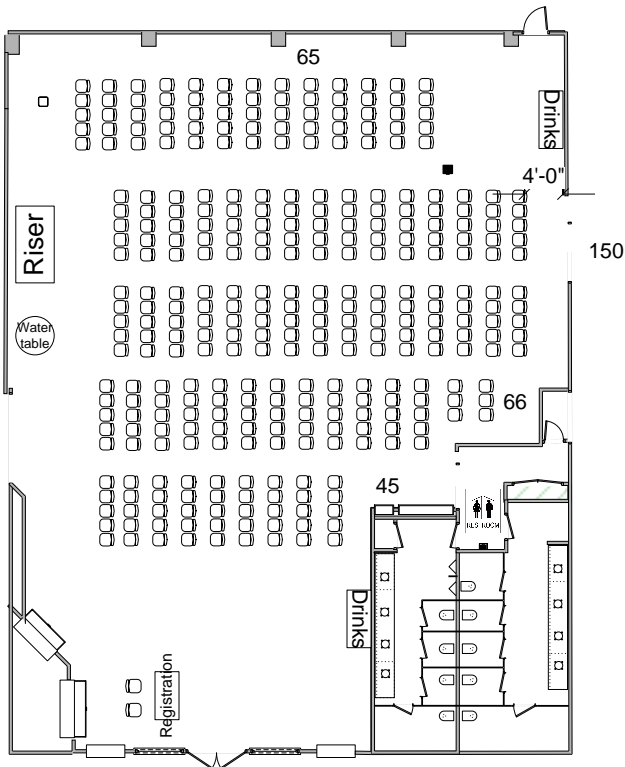

## Main Showroom

Space Dimensions  
55 x 75 ft.  
4125 sq. ft.

Ceiling Height  
15 ft.

### Seating Capacity

Theater Style = 326 chairs

Business Expo Center - 1960 South Anaheim Way, Anaheim CA 92805  
Tel. 714.978.9000 – [www.BusinessExpoCenter.com](http://www.BusinessExpoCenter.com)  
1.3.2013